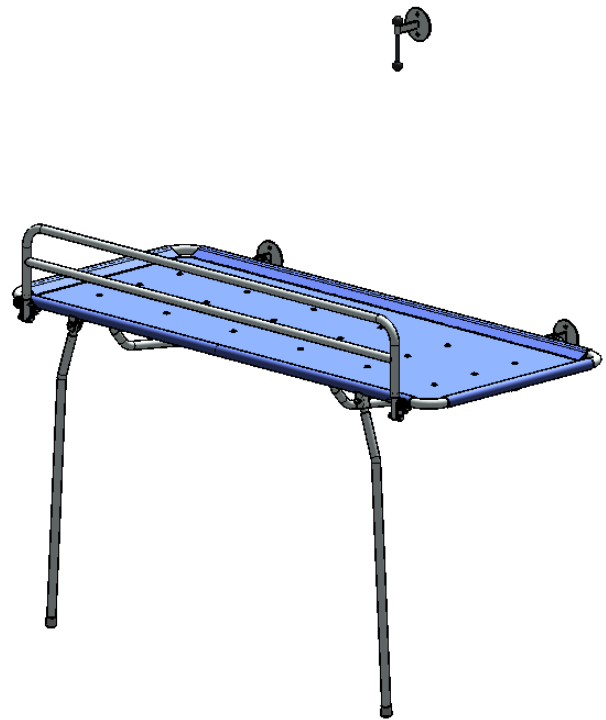

Z:\SW-Tek\Peilkaan lijn\4030\

Signed	JvdL	Date	23-03-2005
Revised	4 /PS	Date	19-12-2008
Revised	5 /KA	Date	23-01-2015

Copyright reserved
by law

Unit of measure-
ment: mm

Overview parts Amfora

Lopital Nederland bv

Type nr: 63004030/4035

Amfora 63004030 / 63004035

Part nr.	QTY.	Art.nr.	Part
1	1	70403001 70403501	Frame L=160 Frame L=190
2	2	70403004	Leg
3	1	70403003	Lock support L=75
4	1	70403005	Locking axle
5	2	70403002	Wallmounting
6	1	67904120 67904125	Side rail complete L=160 Side rail complete L=190
7	1	70401012 70401512	Lying surface L=160 Lying surface L=190
8	2		Buffer cap
9	4		Nut cap
10	2		Hex bolt
11	4		Washer
12	2		Lock nut
13	4		Nut cap
14	2		Hex bolt
15	6		Washer
16	2		Locknut
17	2		Ball knob

Signed	JvdL	Date	23-03-2005
Revised	4 /PS	Date	19-12-2008
Revised	5 /KA	Date	23-01-2015

Overview parts Amfora

Copyright reserved
by law

Unit of measure-
ment: mm

Lopital Nederland bv

Type nr: 63004030/4035