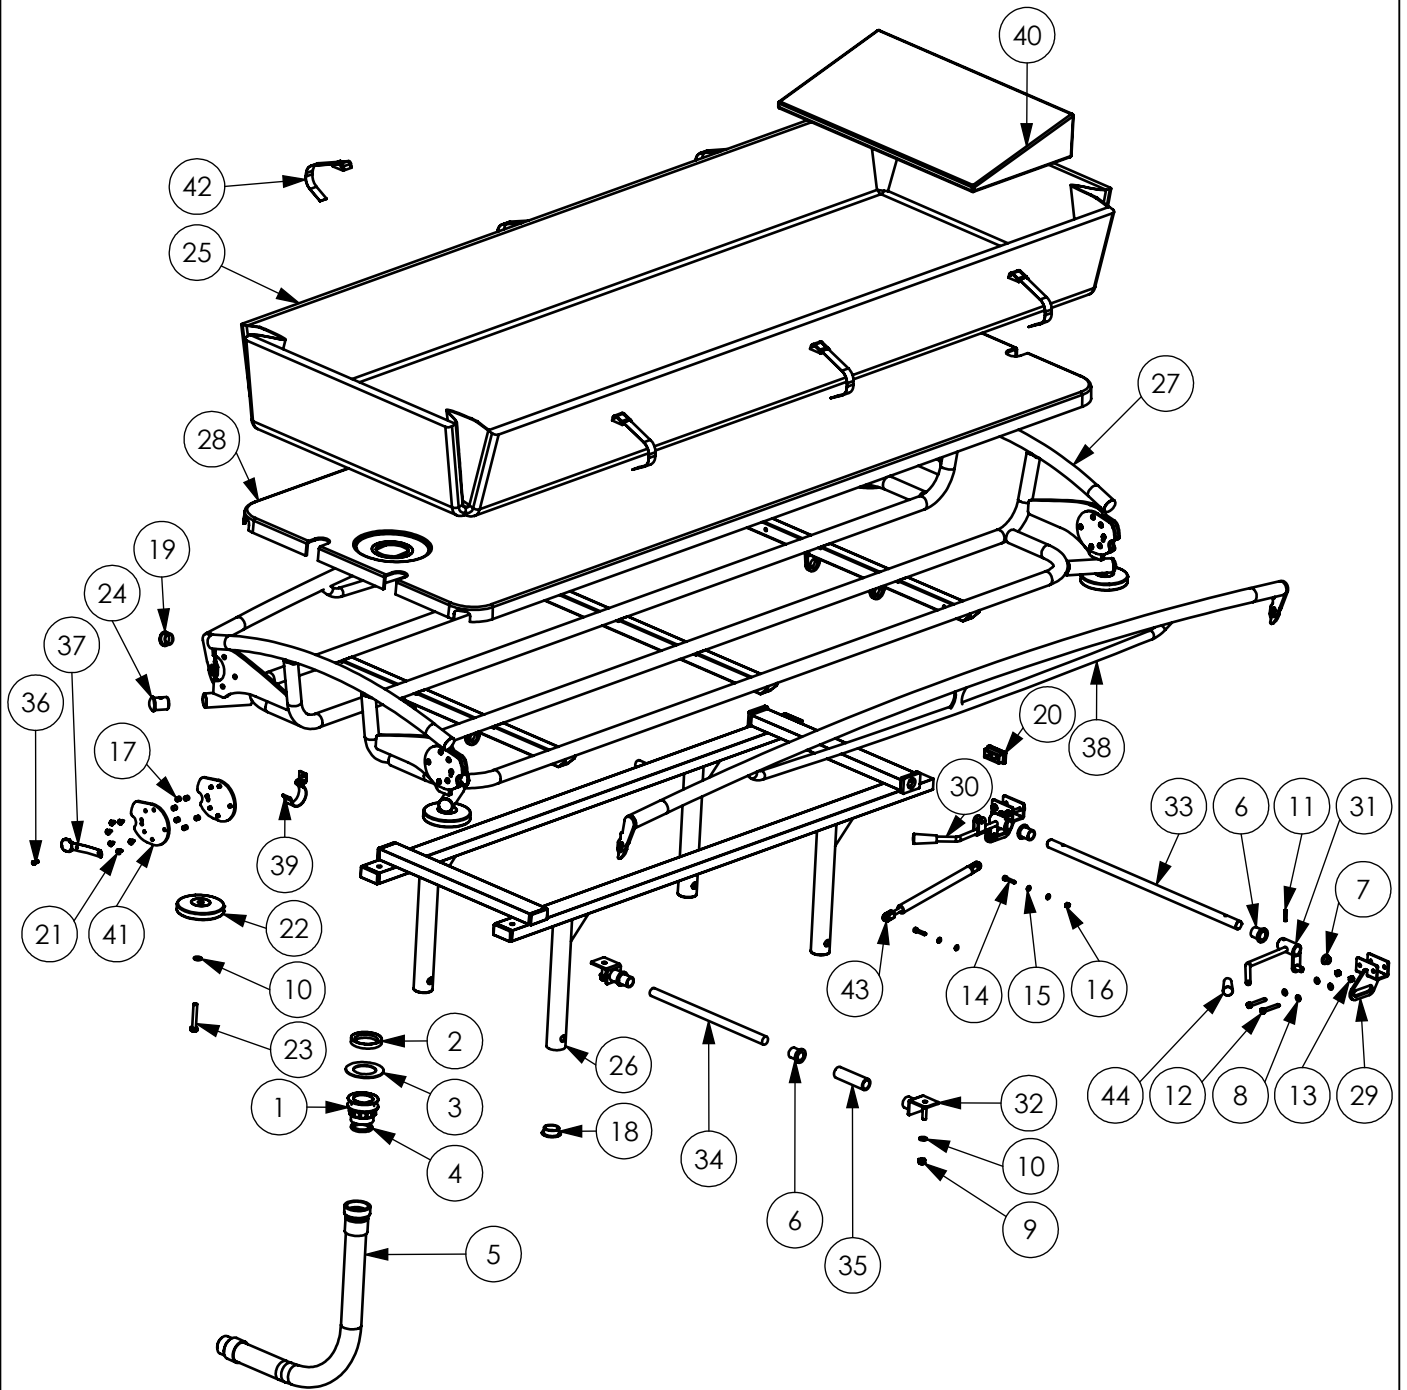

Marina Electric

Z:\SW-Tek\Marina 2300\2300 70x200\

Signed: ES	Datum: 02 - 2011
Revised: 3 /ES	Datum: 06-01-2012
Revised: 2 /ES	Datum: 10 - 2011
Copyright reserved by law	Unit of measurement: mm

Overview Parts

Lopital Nederland bv

Type nr: 61002300/2350