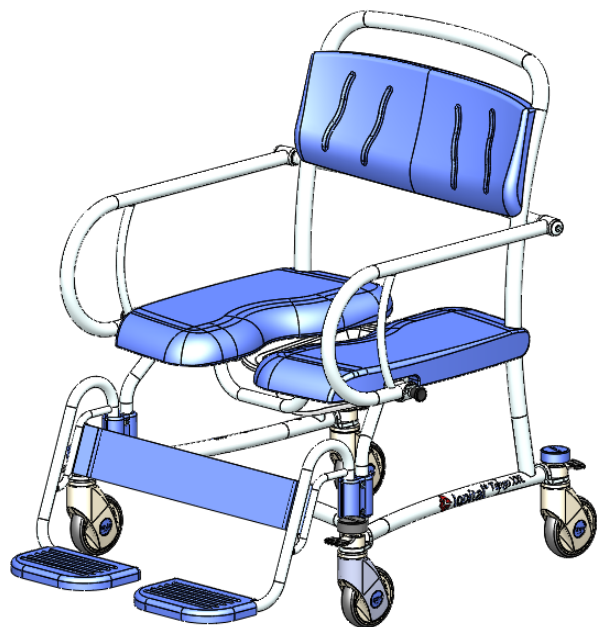

Z:\SW-Tek\Tango XXL 5800\

Signed	ES	Date	07-10-2013
Signed	1 /KA	Date	05-01-2015
Signed	- /	Date	-

Overview parts Tango XXL

Copyright reserved
by law

Unit measure-
ment: mm

Lopital Nederland bv

Type nr: 51005800

Tango XXL 51005800

Part nr.	QTY.	Art.nr.	Part
1	1	70580001	Frame
2	1	70530005	Armrest (L+R)
3	1	75530017	Rosette
4	1	70530006	Footrest XXL
5	1	70530008	Seat(L+R)
6	1	70530009	Backrest
7	1	70530032	Footplate
8	1	70530017	Castor XXL
9	2	70519931	Leg support clamp
10	1	70580002	Calf belt
11	1	69501104	Froli bad pan + lid
12	2	70530029	Pull knob
13	4		Washer
14	2		tube plug
15	2		Countersunk screw
16	12		Chipboard screw
17	4		Cylinder head screw
18	4		Hex bolt
19	12		Screw cap
20	12		Capring